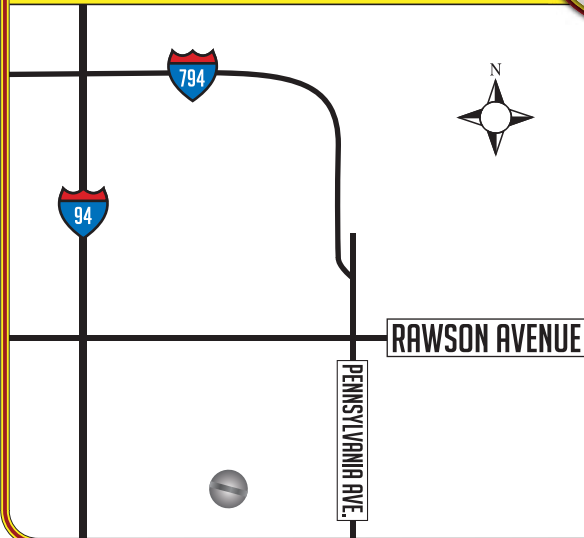

Directions

WHERE RAWSON AVENUE ENDS AND SERVICE BEGINS

IT'S THAT EASY!

HEAD EAST ON RAWSON, YOU'LL END UP IN OUR PARKING LOT.

IF YOUR CAR CAN'T MAKE THE TRIP
GIVE US A CALL, WE'LL GET YOU HERE

414.762.9120

1523 NORTH CHICAGO AVENUE
SOUTH MILWAUKEE, WI 53172